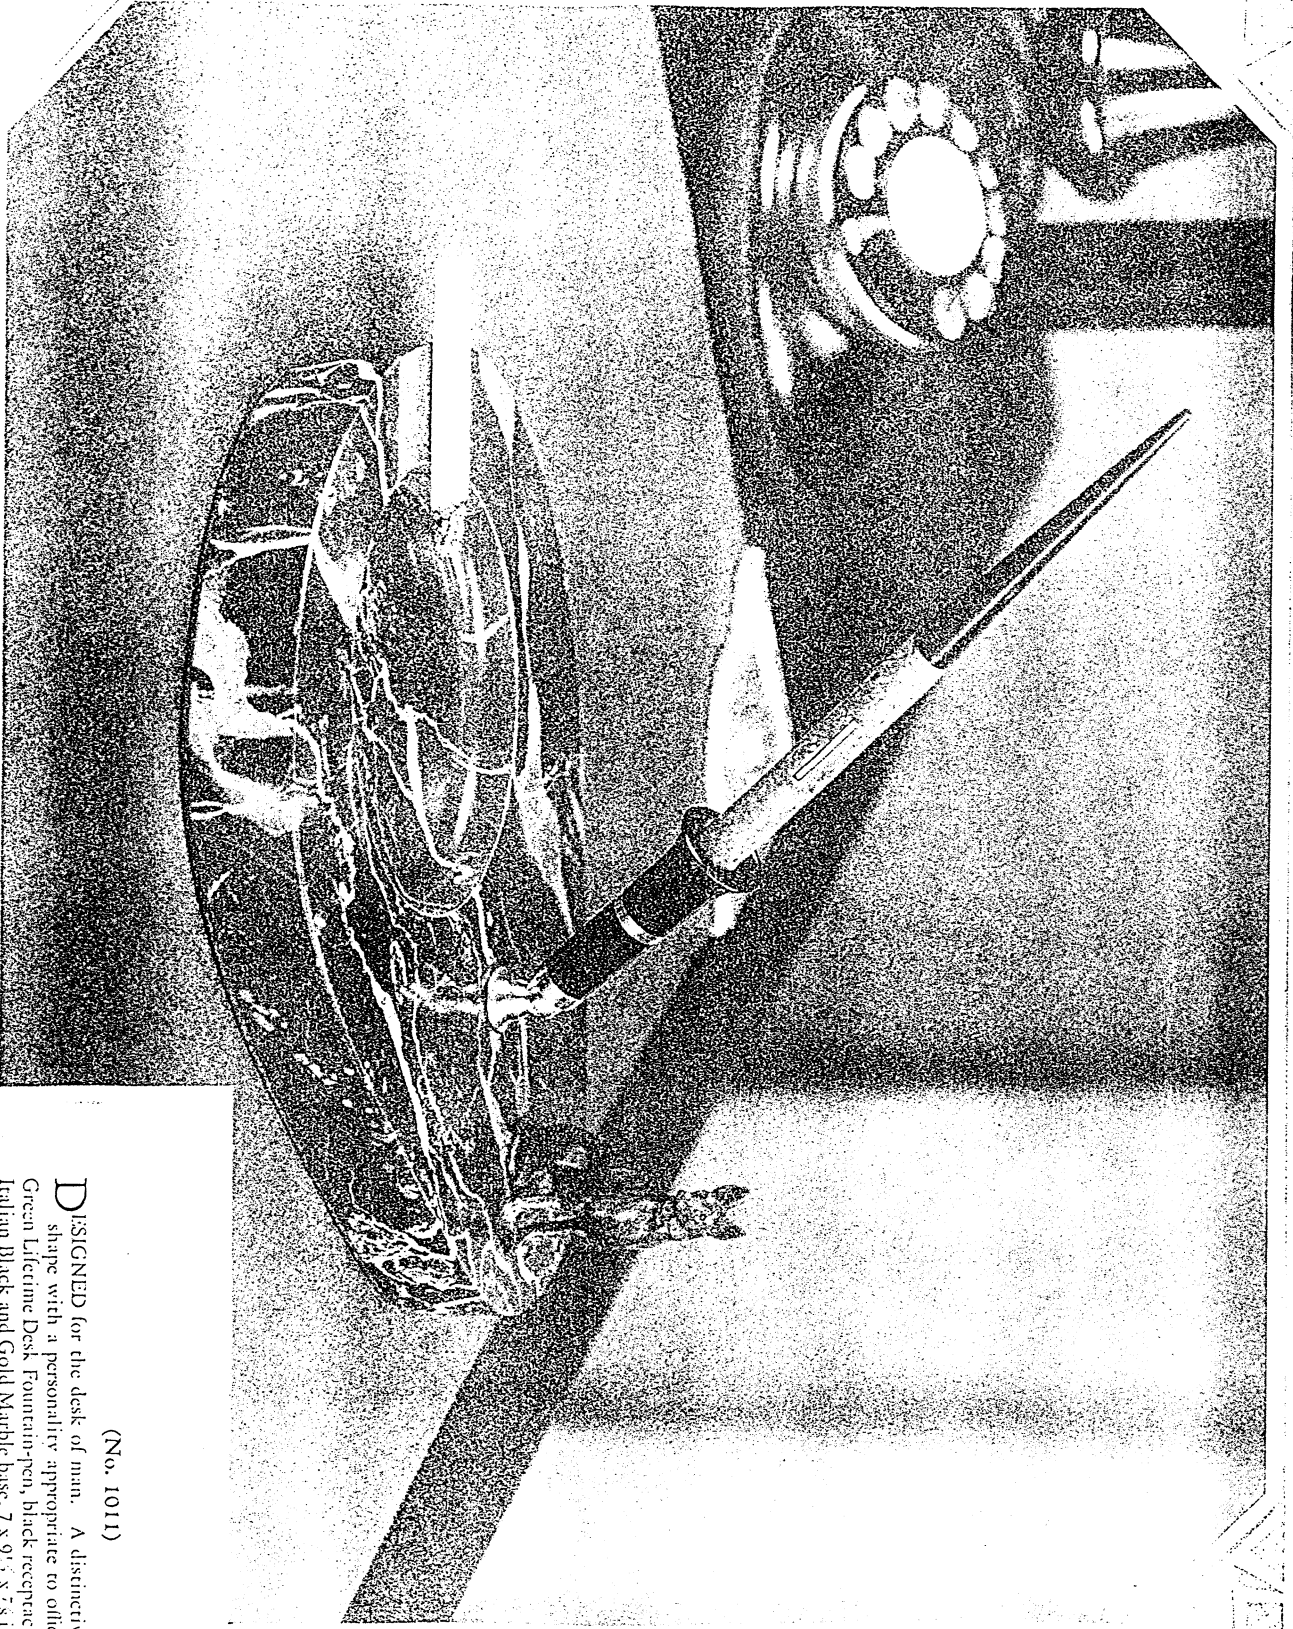

(No. 1011)

DESIGNED for the desk of man. A distinctively different oval shape with a personality appropriate to office or home. Jade Green Lifetime Desk Fountain-pen, black receptacle with gold band. Italian Black and Gold Marble base, 7 x 9 $\frac{1}{2}$ x 7 $\frac{1}{8}$ in., with hollowed ash receiver.

Bronze, List price $35